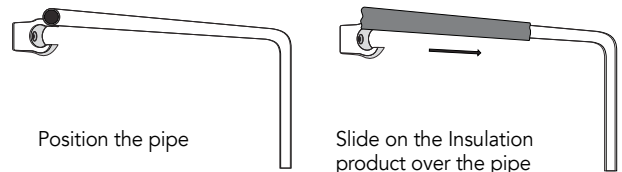

TOPSLEEVE®

PIPE INSULATION 15mm-22mm PIPES

Produce code: **SPL-15-22**

**50mm x 7.2m of Pipe Insulation
for insulating pipes from
15mm to 22mm in diameter**
Material: Sheep Wool.

- 🐑 Natural sheep wool insulation
-))) Acoustic insulation, stops noisy pipes
- 🔥 Fire retardant
- ♻️ Recyclable after use
- ❄️ Protects pipes from freezing by insulating the pipe.
- L Fits around corners and joints
- 🌡️ Prevents heat loss saving energy
- 💧 Reduces condensation by creating a 'thermal barrier'

Ideal for tight spaces

**50mm x 7.2m of Pipe Insulation
will cover 3 metres of pipe.**

All figures are approximate.