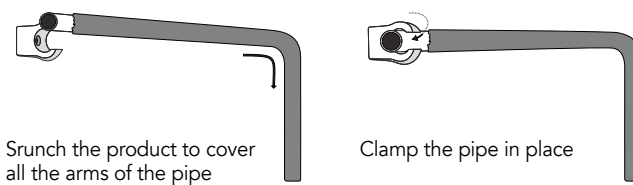

TOPSLEEVE®

PIPE INSULATION 22mm-28mm PIPES

Produce code: **SPL-15-28**

**70mm x 7.2m of Pipe Insulation
for insulating pipes from
22mm to 28mm in diameter**
Material: Sheep Wool.

- 🐑 Natural sheep wool insulation
-))) Acoustic insulation, stops noisy pipes
- 🔥 Fire retardant
- ♻️ Recyclable after use
- ❄️ Protects pipes from freezing by insulating the pipe.
- L Fits around corners and joints
- 🔧 Ideal for tight spaces and fits all pipe sizes.
- 🌡️ Prevents heat loss saving energy
- 💧 Reduces condensation by creating a 'thermal barrier'

Ideal for tight spaces

**70mm x 7.2m of Pipe Insulation
will cover 3 metres of pipe.**

All figures are approximate.