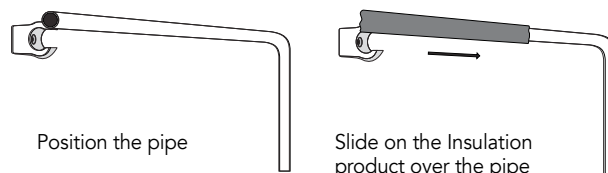

TOPSLEEVE®

PIPE INSULATION 22mm-28mm PIPES

Produce code: **SPL-15-28**

**70mm x 7.2m of Pipe Insulation
for insulating pipes from
22mm to 28mm in diameter**
Material: Sheep Wool.

- 🐑 Natural sheep wool insulation
-))) Acoustic insulation, stops noisy pipes
- 🔥 Fire retardant
- ♻️ Recyclable after use
- ❄️ Protects pipes from freezing by insulating the pipe.
- L Fits around corners and joints
- 🔧 Ideal for tight spaces and fits all pipe sizes.
- 🌡️ Prevents heat loss saving energy
- 💧 Reduces condensation by creating a 'thermal barrier'

Ideal for tight spaces

**70mm x 7.2m of Pipe Insulation
will cover 3 metres of pipe.**

All figures are approximate.