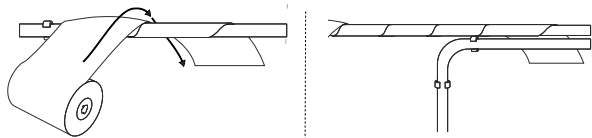

Position universal pipe insulation to wrap around pipe and wrap in a spiral motion along the length of your pipe; overlaying by 50mm (50%) as you go.