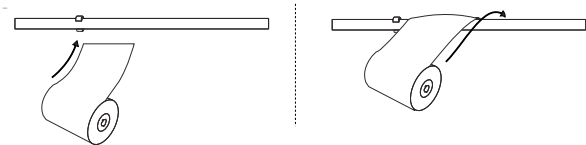

TOPSLEEVE®

Pipe Insulation

TOPSLEEVE®

PIPE INSULATION UNIVERSAL SIZE

Produce code: **SPL-WRAP4**

**100mm x 7.2m of Universal
Pipe Insulation Wrap for
insulating existing and multiple
pipes of any size.**

Material: Sheep Wool.

**Ideal for tight spaces and fits
all pipe sizes.**

**7.2m will cover
4 metres of 15mm pipe
and 3 meters of 22mm pipe.**
All figures are approximate.

Position universal pipe insulation to wrap around pipe and wrap in a spiral motion along the length of your pipe; overlaying by 50mm (50%) as you go.