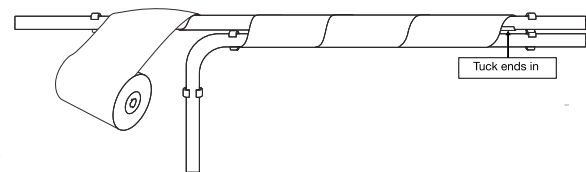

**Ideal for tight spaces and fits
all pipe sizes.**

**7.2m will cover
4 metres of 15mm pipe
and 3 meters of 22mm pipe.**
All figures are approximate.

Position universal pipe insulation to wrap around pipe and wrap in a spiral motion along the length of your pipe; overlaying by 50mm (50%) as you go.

Universal pipe insulation can also wrap multiple pipes at once as shown. When insulation has been completed, tuck ends behind pipes.

TOPSLEEVE®

PIPE INSULATION 15mm-22mm PIPES

Produce code: **SPL-15-22**