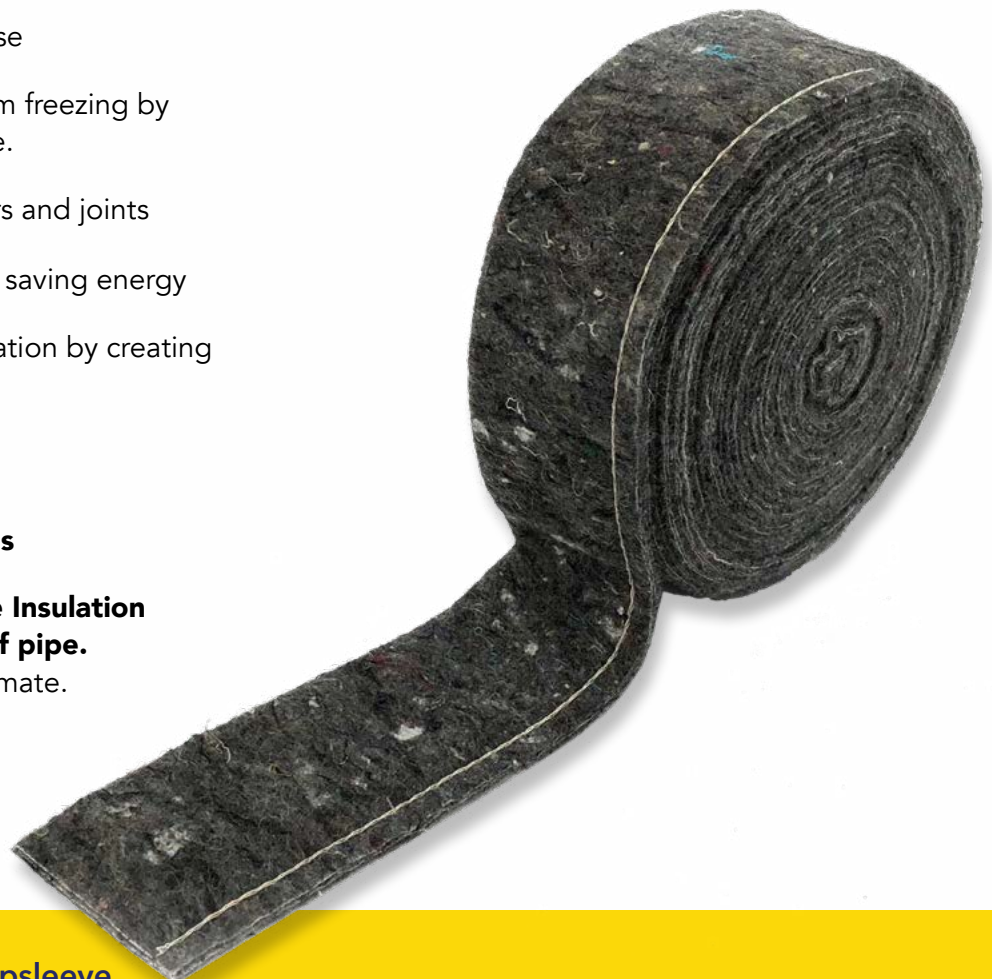

TOPSLEEVE®

PIPE INSULATION 15mm-22mm PIPES

Produce code: **SPL-15-22**

**50mm x 7.2m of Pipe Insulation
for insulating pipes from
15mm to 22mm in diameter**
Material: Sheep Wool.

- 🐑 Natural sheep wool insulation
-))) Acoustic insulation, stops noisy pipes
- 🔥 Fire retardant
- ♻️ Recyclable after use
- ❄️ Protects pipes from freezing by insulating the pipe.
- L Fits around corners and joints
- 🌡️ Prevents heat loss saving energy
- 💧 Reduces condensation by creating a 'thermal barrier'

Ideal for tight spaces

**50mm x 7.2m of Pipe Insulation
will cover 3 metres of pipe.**

All figures are approximate.